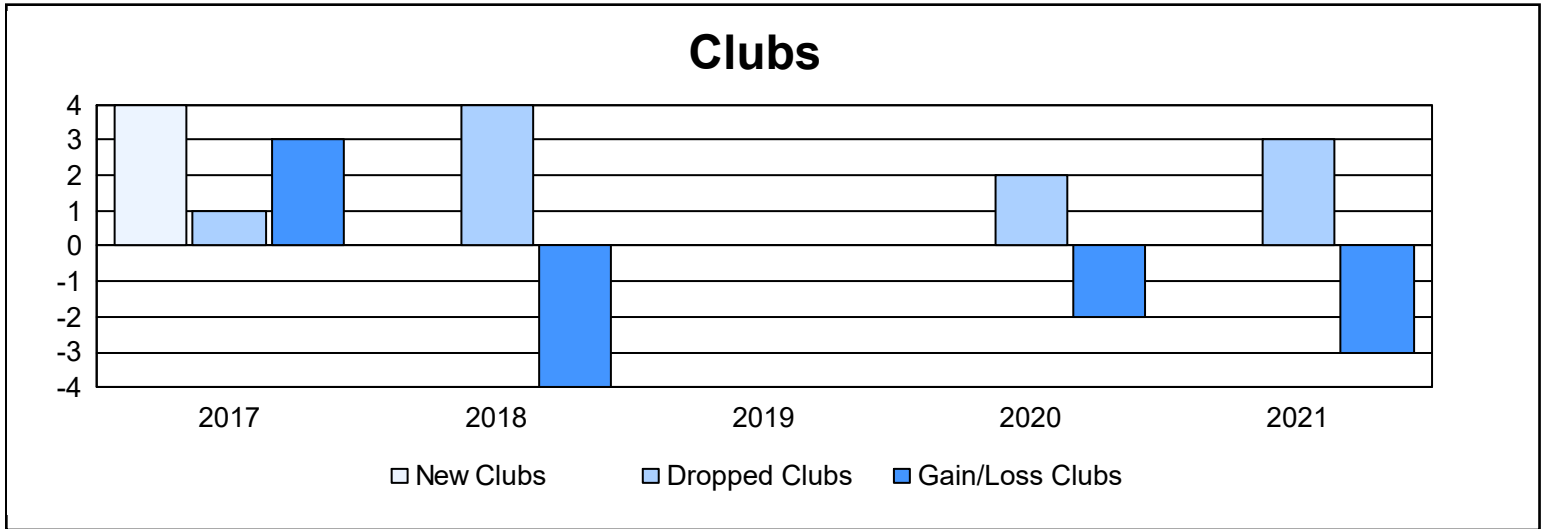

Year	New Clubs	Dropped Clubs	Gain/ Loss Clubs	New Members	Charter Members	Reinstate Members	Transfer Members	Total Member Added	Total Members Dropped	Gain/ Loss Members
2016-2017	4	1	3	207	93	35	21	356	398	-42
2017-2018	0	4	-4	176	2	13	8	199	337	-138
2018-2019	0	0	0	176	7	15	1	199	237	-38
2019-2020	0	2	-2	125	0	4	9	138	170	-32
2020-2021	0	3	-3	142	1	14	3	160	268	-108
<b>Average</b>	<b>1</b>	<b>2</b>	<b>-1</b>	<b>165</b>	<b>21</b>	<b>16</b>	<b>8</b>	<b>210</b>	<b>282</b>	<b>-72</b>

### Membership Composition June 2021 Cumulative