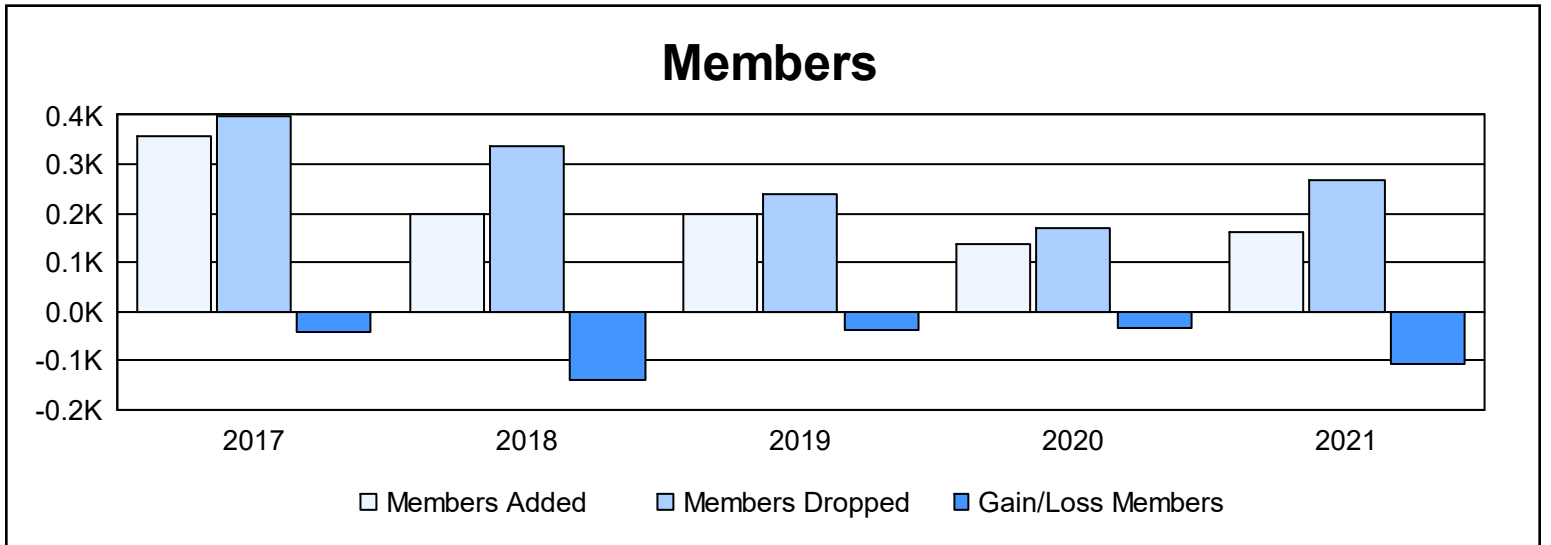

Year	New Clubs	Dropped Clubs	Gain/ Loss Clubs	New Members	Charter Members	Reinstate Members	Transfer Members	Total Member Added	Total Members Dropped	Gain/ Loss Members
2016-2017	4	1	3	207	93	35	21	356	398	-42
2017-2018	0	4	-4	176	2	13	8	199	337	-138
2018-2019	0	0	0	176	7	15	1	199	237	-38
2019-2020	0	2	-2	125	0	4	9	138	170	-32
2020-2021	0	3	-3	142	1	14	3	160	268	-108
<b>Average</b>	<b>1</b>	<b>2</b>	<b>-1</b>	<b>165</b>	<b>21</b>	<b>16</b>	<b>8</b>	<b>210</b>	<b>282</b>	<b>-72</b>

### Membership Composition June 2021 Cumulative