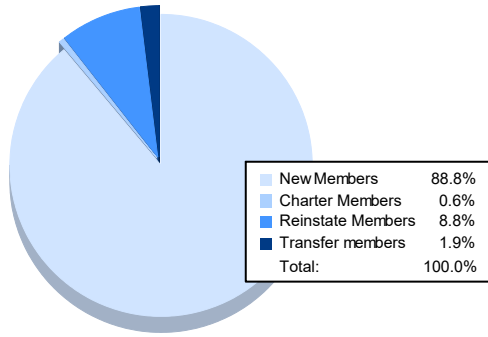

Year	New Clubs	Dropped Clubs	Gain/ Loss Clubs	New Members	Charter Members	Reinstate Members	Transfer Members	Total Member Added	Total Members Dropped	Gain/ Loss Members
2016-2017	4	1	3	207	93	35	21	356	398	-42
2017-2018	0	4	-4	176	2	13	8	199	337	-138
2018-2019	0	0	0	176	7	15	1	199	237	-38
2019-2020	0	2	-2	125	0	4	9	138	170	-32
2020-2021	0	3	-3	142	1	14	3	160	268	-108
<b>Average</b>	<b>1</b>	<b>2</b>	<b>-1</b>	<b>165</b>	<b>21</b>	<b>16</b>	<b>8</b>	<b>210</b>	<b>282</b>	<b>-72</b>

### Membership Composition June 2021 Cumulative